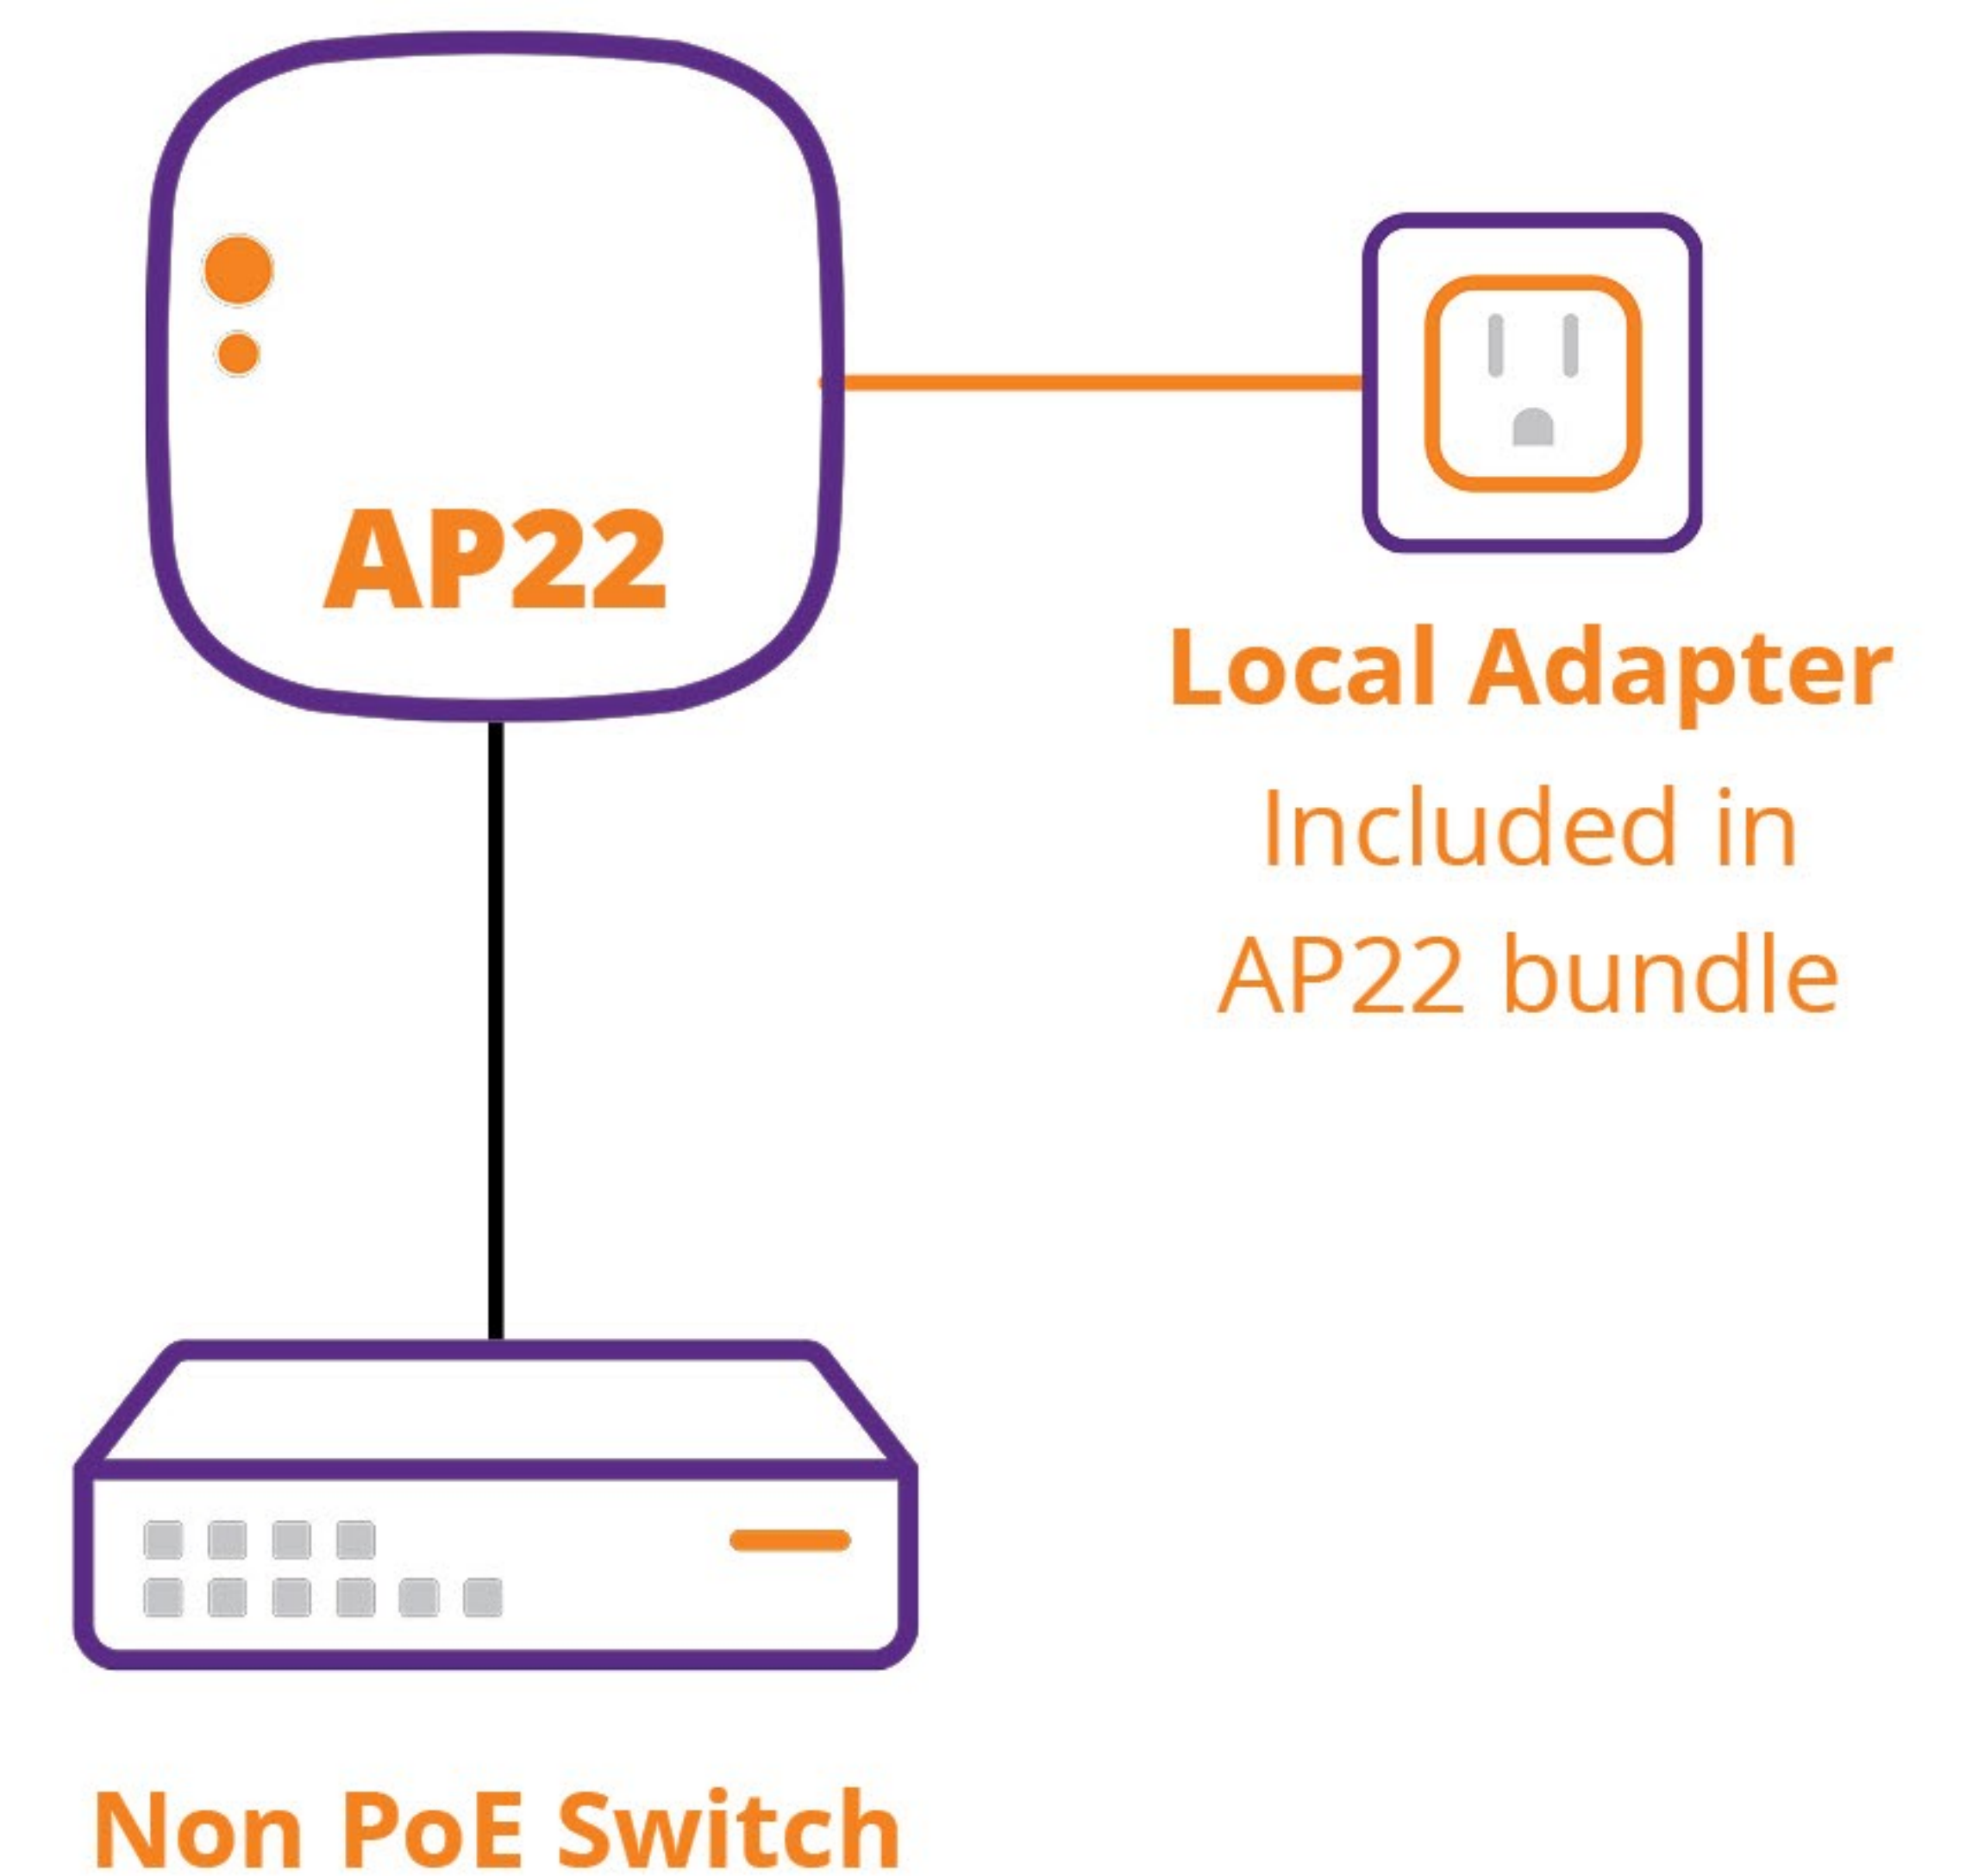

# Powering AP22 Access Points

## Power over Ethernet

Power over Ethernet Switch

## Local Power Adapter

Local power with wired connection to AP

## Local power with Smart Mesh connected AP